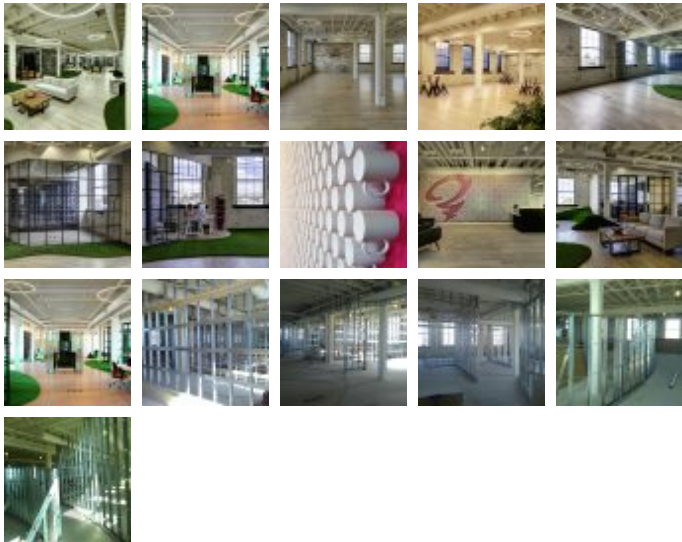

### Office Buildings

Square Feet : 12,000 s.f.

Project Location : 908 S. 8th Street  
Louisville, Ky 40203

Contruccion Dates : Jan. 2, 2017 thru Apr. 2017

End User : Web design/online advertising/digital branding

This unique 12,000 s.f. interior remodel fit-up is located in downtown Louisville, Ky. on the third floor of the Breckenridge Tech Center. There will be a reception area, lounge/café area, 14 offices, a meeting room, a production area, a development room, a break room, a large training area, and restrooms. There will be curved office walls, several interior glass walls, a unique café type lounge area for customers, artificial grass areas for a park like feel, and contemporary lighting systems. It will be very colorful and hi-tech looking as you can see from the renderings here within. Congratulations to OOhology for their new office headquarters.