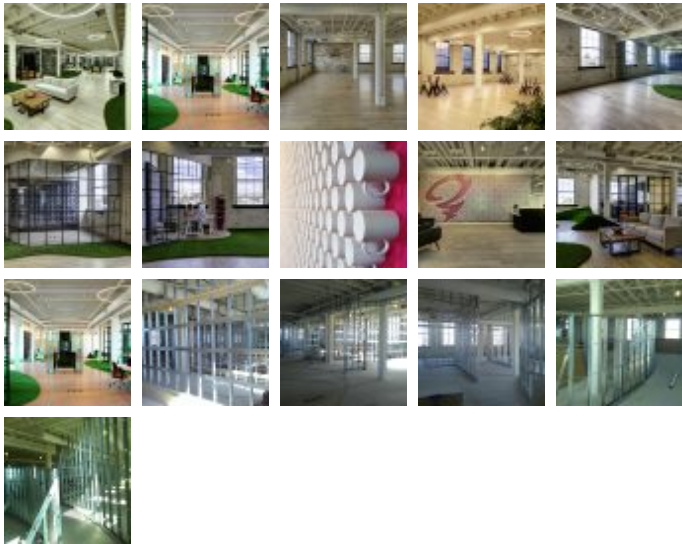

Let Lichtefeld handle the business of building while YOU handle building YOUR business

OOHOLOGY

Office Buildings

Square Feet : 12,000 s.f.

Project Location : 908 S. 8th Street
Louisville, Ky 40203

Contruccion Dates : Jan. 2, 2017 thru Apr. 2017

End User : Web design/online advertising/digital branding

This unique 12,000 s.f. interior remodel fit-up is located in downtown Louisville, Ky. on the third floor of the Breckenridge Tech Center. There will be a reception area, lounge/café area, 14 offices, a meeting room, a production area, a development room, a break room, a large training area, and restrooms. There will be curved office walls, several interior glass walls, a unique café type lounge area for customers, artificial grass areas for a park like feel, and contemporary lighting systems. It will be very colorful and hi-tech looking as you can see from the renderings here within. Congratulations to OOhology for their new office headquarters.

Insider Louisville looks at the new Oohology HQ