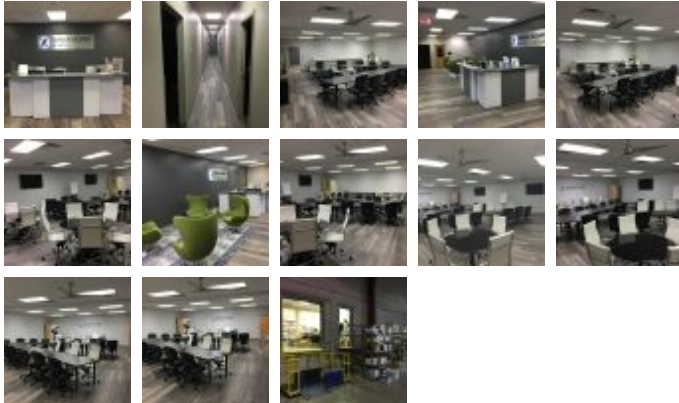

### Office Buildings

Square Feet : 15,000 s.f.

Project Location : 13157 Middletown Industrial Blvd.,  
Louisville, KY

Construction Dates : May 2016 thru August 2016

End User : Medical Supply

15,000 s.f. interior remodel for medical cleaning device company. Project includes 5,000 s.f. of warehouse renovation, 10,000 s.f. of paint, carpet, conference room retrofit and office retrofit. Project is in a current multi-tenant facility located in the Middletown Distribution Center, Middletown Industrial Blvd.